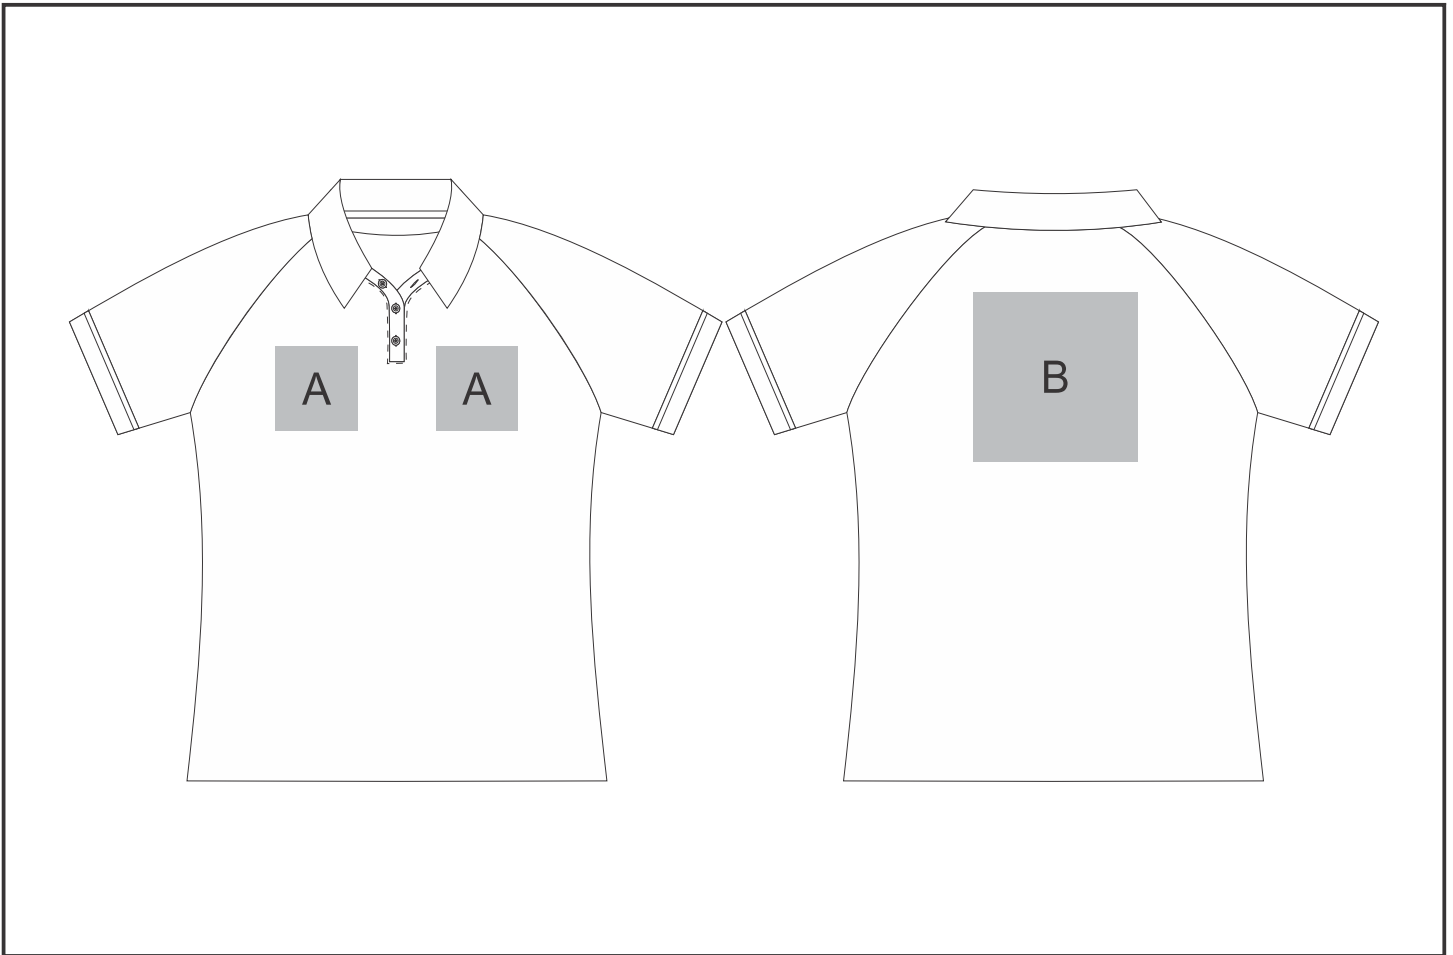

### Need to know:

- Includes 1-Position Digital Transfer (setup fee applies)
- Cannot guarantee a 100% straight branding on any clothing item with check or stripe detail
- DTC/EMB inclusive Parameters: Left/Right Chest or Back = 100mm x 100mm
- Screen print may be affected by the texture of the item

### Branding Options:

Position	Branding Method (Branding Code)	No. of Colours	Dimension
A	Embroidery (EMB-A)	N/A	90mm wide x 90mm high
A	Digital Transfer Clothing A6 (DTC-A6)	Full Colour	90mm wide x 90mm high
A	Silicone (STP-A)	N/A	30mm wide x 30mm high
A	Silicone (STP-B)	N/A	50mm wide x 50mm high
A	Silicone (STP-C)	N/A	80mm wide x 80mm high
A	Silicone (STP-D)	N/A	90mm wide x 40mm high
A	Screen Print (SA)	1 Colour	100mm wide x 100mm high
B	Embroidery (EMB-A)	N/A	100mm wide x 100mm high

B	Digital Transfer Clothing A6 (DTC-A6)	Full Colour	148mm wide x 105mm high
B	Digital Transfer Clothing A5 (DTC-A5)	Full Colour	210mm wide x 148mm high
B	Digital Transfer Clothing A4 (DTC-A4)	Full Colour	290mm wide x 200mm high
B	Silicone (STP-A)	N/A	30mm wide x 30mm high
B	Silicone (STP-B)	N/A	50mm wide x 50mm high
B	Silicone (STP-C)	N/A	80mm wide x 80mm high
B	Silicone (STP-D)	N/A	120mm wide x 40mm high
B	Screen Print (SA)	1 Colour	200mm wide x 200mm high